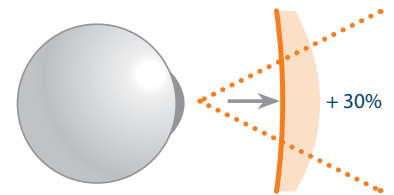

Persona HD Lenses
(Optics on the inside of the lens)

Persona HD Lenses will increase your field of vision by up to 30%